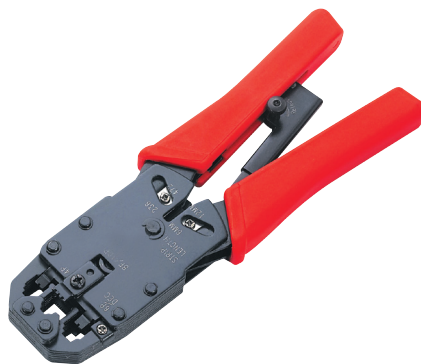

## 电讯接头压接钳 MODULAR CRIMPS TOOL

### HT-315 电讯接头压接钳

型号 Model	压接能力 For crimping modular plug
HT-315	RJ10(4 芯 )7.65mm
	RJ11/12(6 芯 )9.65mm
	FJ45(8 芯 )11.68mm

### HT-2008R 电讯接头压接钳

型号 Model	压接能力 For crimping modular plug
HT-2008R	RJ10(4 芯 )7.65mm
	RJ11/12(6 芯 )9.65mm
	FJ45(8 芯 )11.68mm

### HT-500R 电讯接头压接钳

型号 Model	压接能力 For crimping modular plug
HT-500R	8P8C/RJ-45
	6P6C/PJ-12
	6P4C/RJ-11